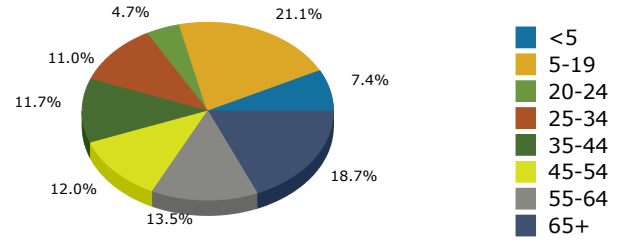

2017 Population by Race

2017 Population by Age

Households

2017 Home Value

2017-2022 Annual Growth Rate

Household Income

Source: U.S. Census Bureau, Census 2010 Summary File 1. Esri forecasts for 2017 and 2022.