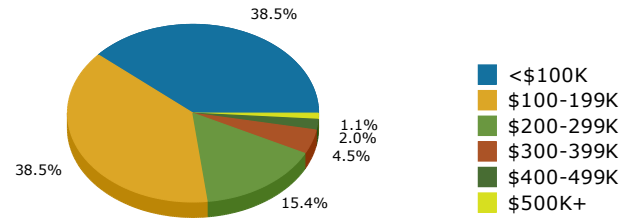

2017 Population by Race

2017 Population by Age

Households

2017 Home Value

2017-2022 Annual Growth Rate

Household Income

Source: U.S. Census Bureau, Census 2010 Summary File 1. Esri forecasts for 2017 and 2022.