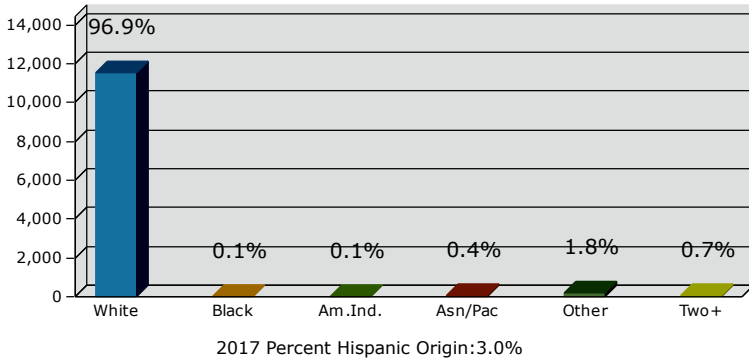

2017 Population by Race

2017 Population by Age

Households

2017 Home Value

2017-2022 Annual Growth Rate

Household Income

Source: U.S. Census Bureau, Census 2010 Summary File 1. Esri forecasts for 2017 and 2022.